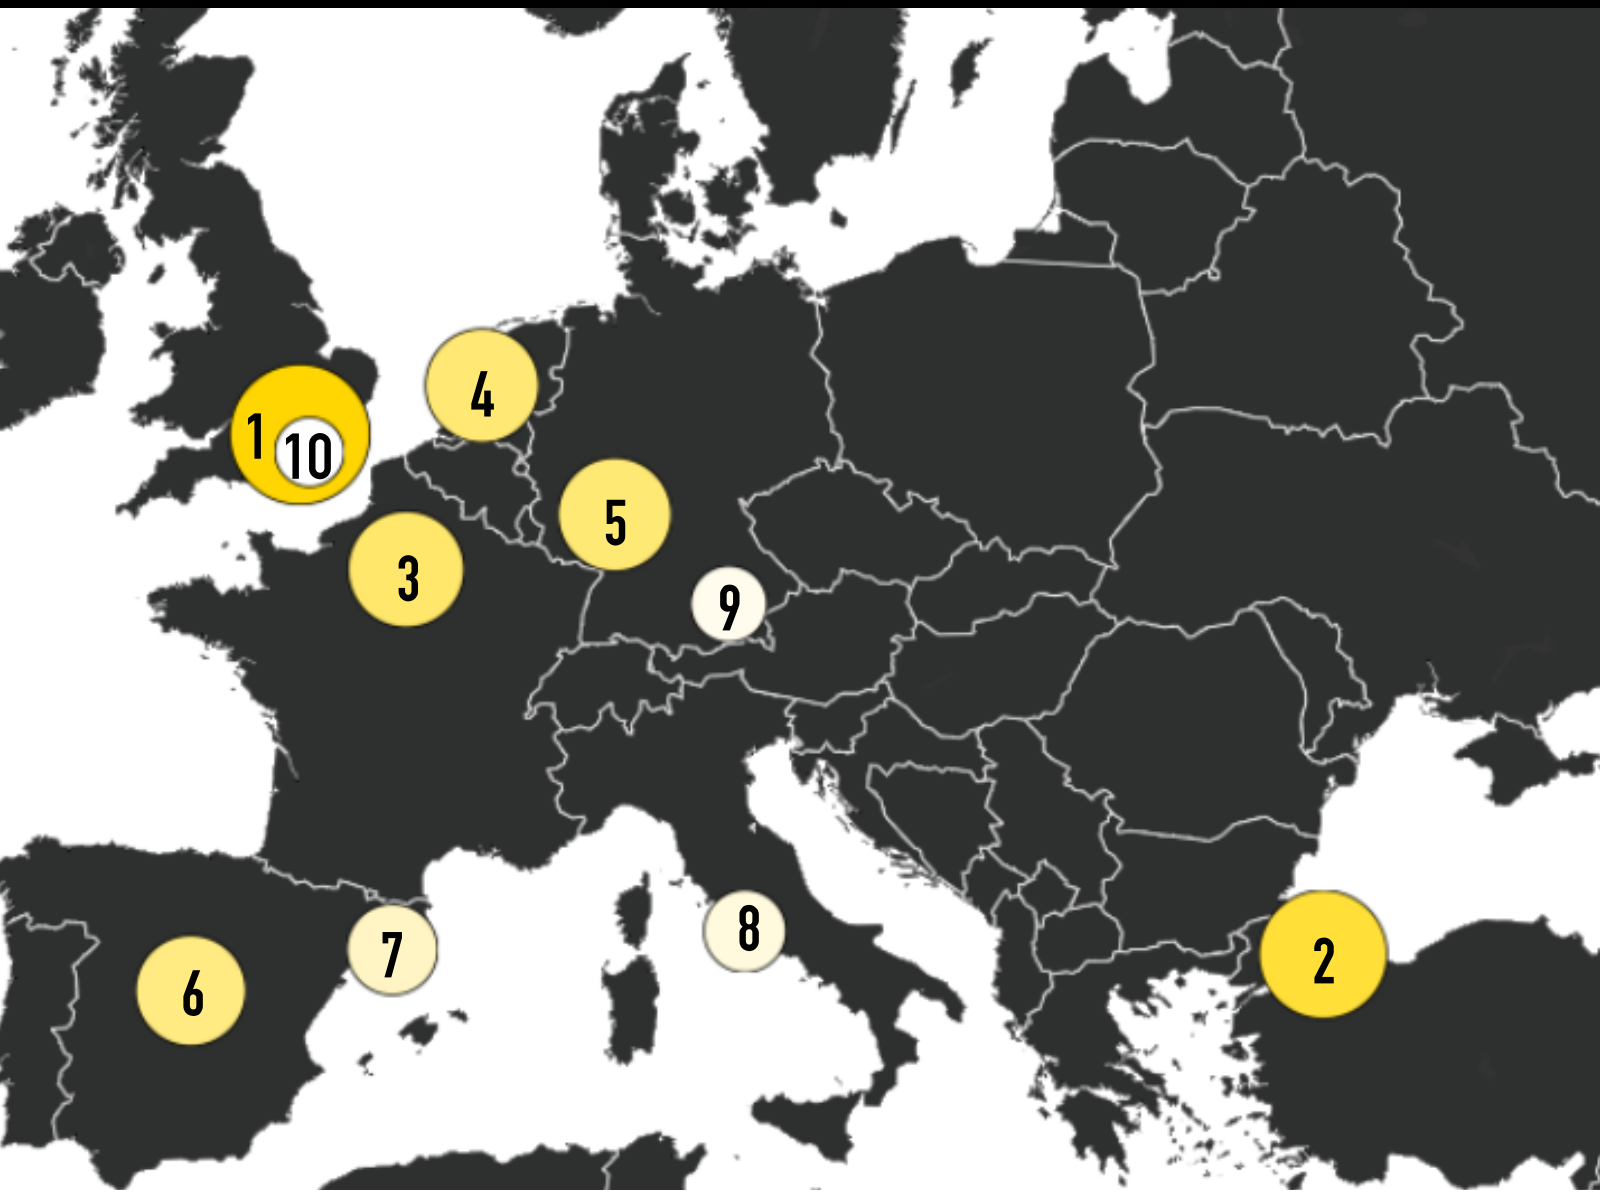

# EUROPE'S BUSIEST AIRPORTS

1	London Heathrow	4,269,535 Seats
2	Istanbul Airport	3,760,652 Seats
3	Paris Charles de Gaulle	3,289,040 Seats
4	Amsterdam	3,200,607 Seats
5	Frankfurt International	3,188,937 Seats
6	Madrid Adolfo Suarez-Barajas	3,082,502 Seats
7	Barcelona	2,456,272 Seats
8	Rome Fiumicino	2,216,146 Seats
9	Munich International	2,067,158 Seats
10	London Gatwick	1,899,762 Seats